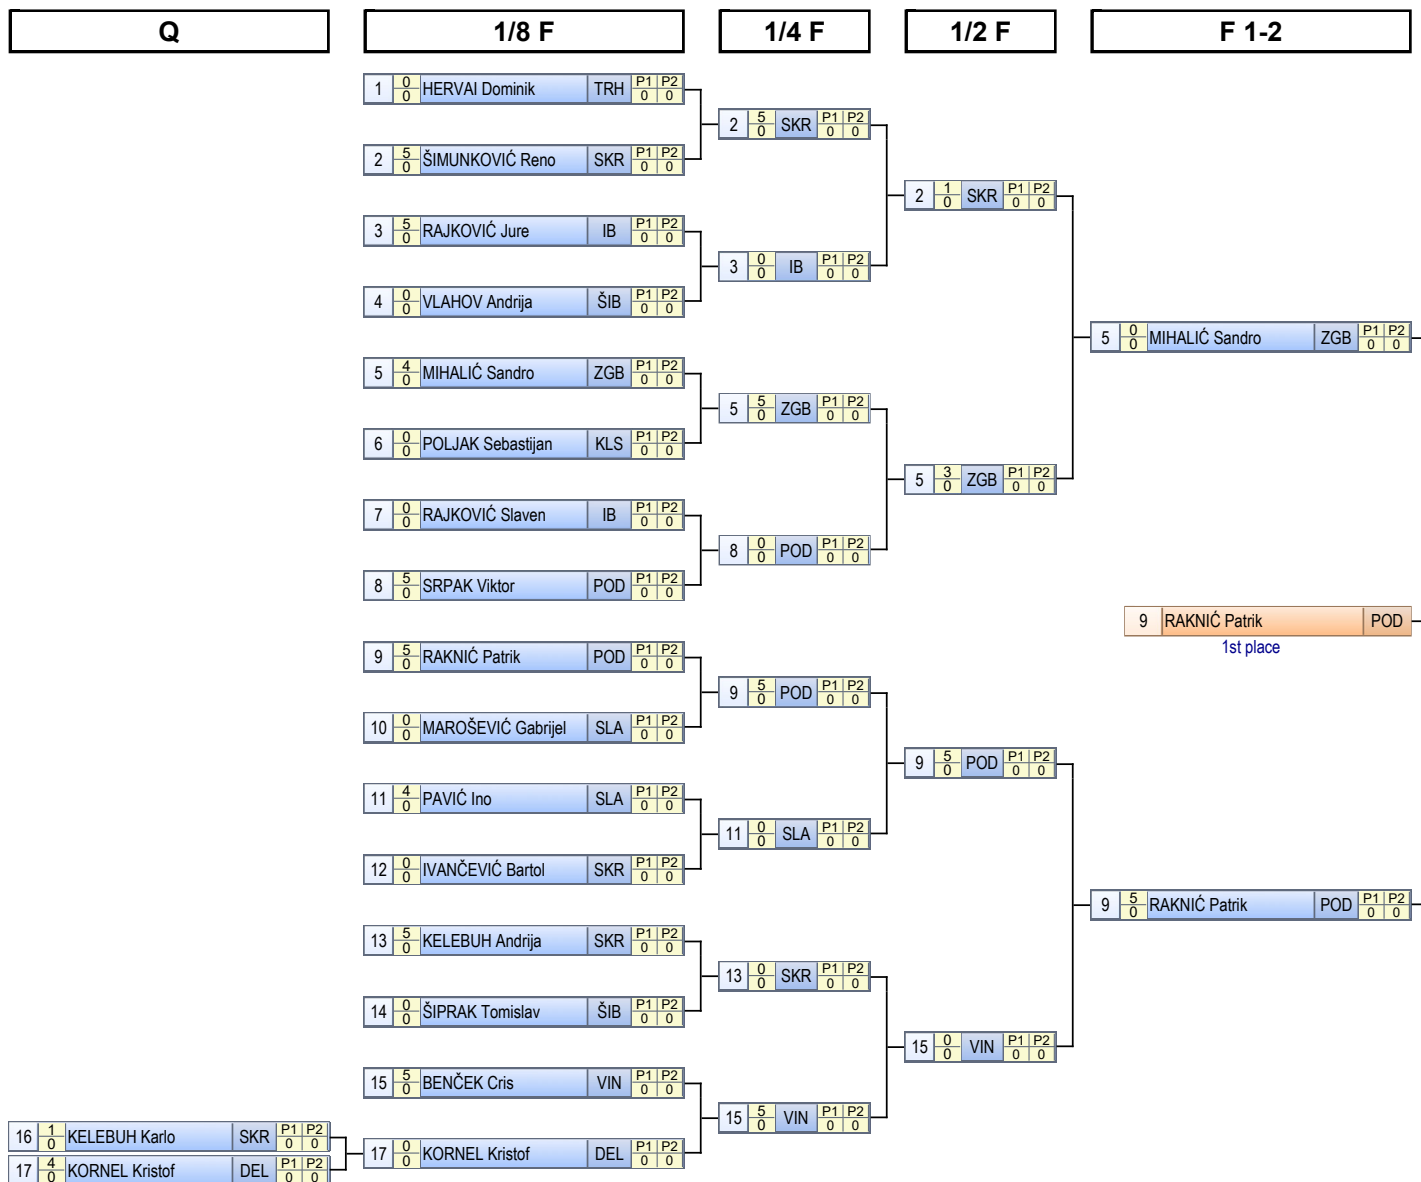

Repechage A

Repechage B

KONAČNI POREDAK

Plasman	Hrvač	Ekipa
1	RAKNIĆ Patrik	PODR
2	MIHALIĆ Sandro	ZGB
3	SRPAK Viktor	PODR
3	BENČEK Cris	VIND
5	ŠIMUNKOVIĆ Reno	SKR
5	PAVIĆ Ino	SLAT
7	RAJKOVIĆ Jure	IB
7	KELEBUH Andrija	SKR
9	KORNEL Kristof	DEL-Z
10	KELEBUH Karlo	SKR
11	HERVAI Dominik	TRH
11	VLAHOV Andrija	ŠIB
11	POLJAK Sebastijan	KLS
11	RAJKOVIĆ Slaven	IB
11	MAROŠEVIĆ Gabrijel	SLAT
11	IVANČEVIĆ Bartol	SKR
11	ŠIPRAK Tomislav	ŠIB